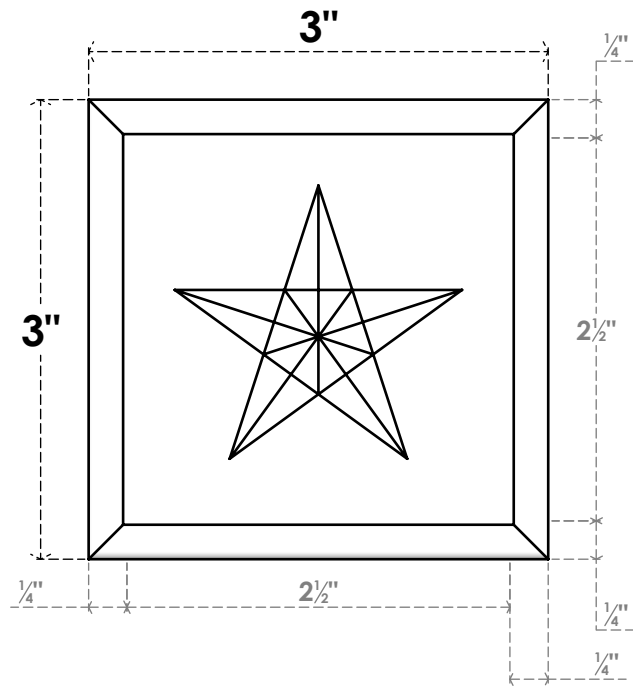

# ROSP030X030X075SDG08

3"W X 3"H X 3/4"P STANDARD SEDGWICK STAR ROSETTE WITH ROUNDED EDGE, ARCHITECTURAL GRADE PVC

**FRONT**

**SIDE**

EKENA MILLWORK  
2300 WEST MAIN ST.  
CLARKSVILLE, TX 75426  
TOLL FREE: 866-607-0453  
WWW.EKENAMILLWORK.COM