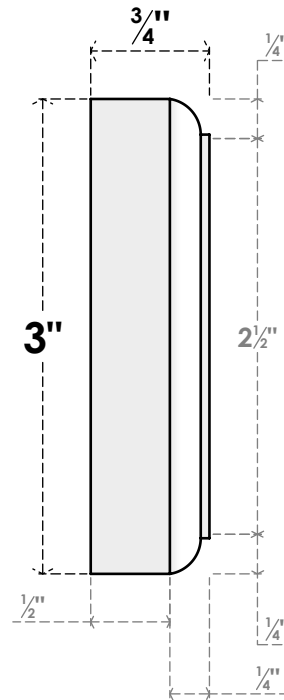

# ROSP030X030X075SDG08

3"W X 3"H X 3/4"P STANDARD SEDGWICK STAR ROSETTE WITH ROUNDED EDGE, ARCHITECTURAL GRADE PVC

**FRONT**

**SIDE**

EKENA MILLWORK  
2300 WEST MAIN ST.  
CLARKSVILLE, TX 75426  
TOLL FREE: 866-607-0453  
WWW.EKENAMILLWORK.COM

**NOTES**

1. INSTALLATION TO BE COMPLETED IN ACCORDANCE WITH MANUFACTURER'S SPECIFICATIONS.
2. DRAWING MAY NOT BE TO SCALE
3. THIS DRAWING IS INTENDED FOR DESIGN AND PLANNING PURPOSES ONLY.
4. ALL INFORMATION CONTAINED HEREIN WAS CURRENT AT THE TIME OF DEVELOPMENT BUT MUST BE REVIEWED AND APPROVED BY THE PRODUCT MANUFACTURER TO BE CONSIDERED ACCURATE.
5. ARCHITECTURAL GRADE PVC PRODUCTS ARE MADE FROM EXPANDED CELLULAR PVC AND COME NATURALLY WHITE BUT MAY BE PAINTED